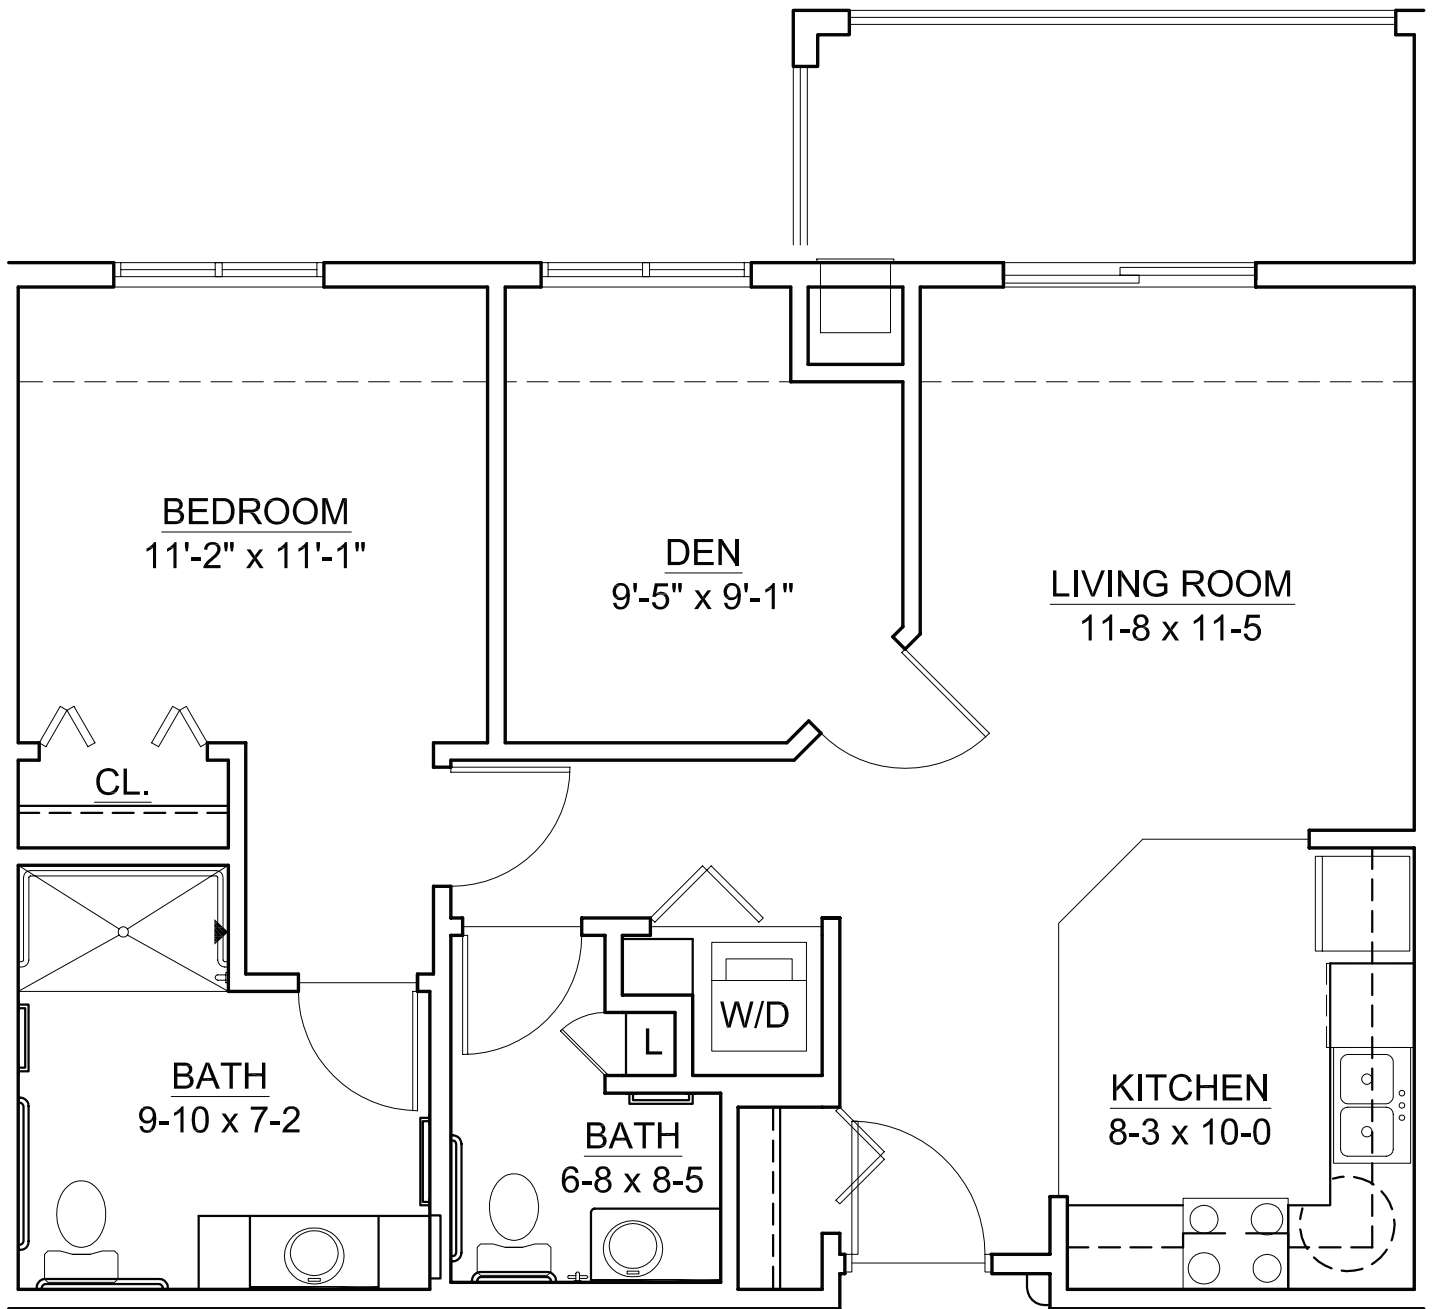

# Catered Living Apartments—One-Bedroom

One-Bedroom - 679 Sq. Ft.

# Catered Living Apartments—One-Bedroom

One-Bedroom - 716 Sq. Ft.

# Catered Living Apartments—One-Bedroom with Den

One-Bedroom/Den - 833 Sq. Ft.