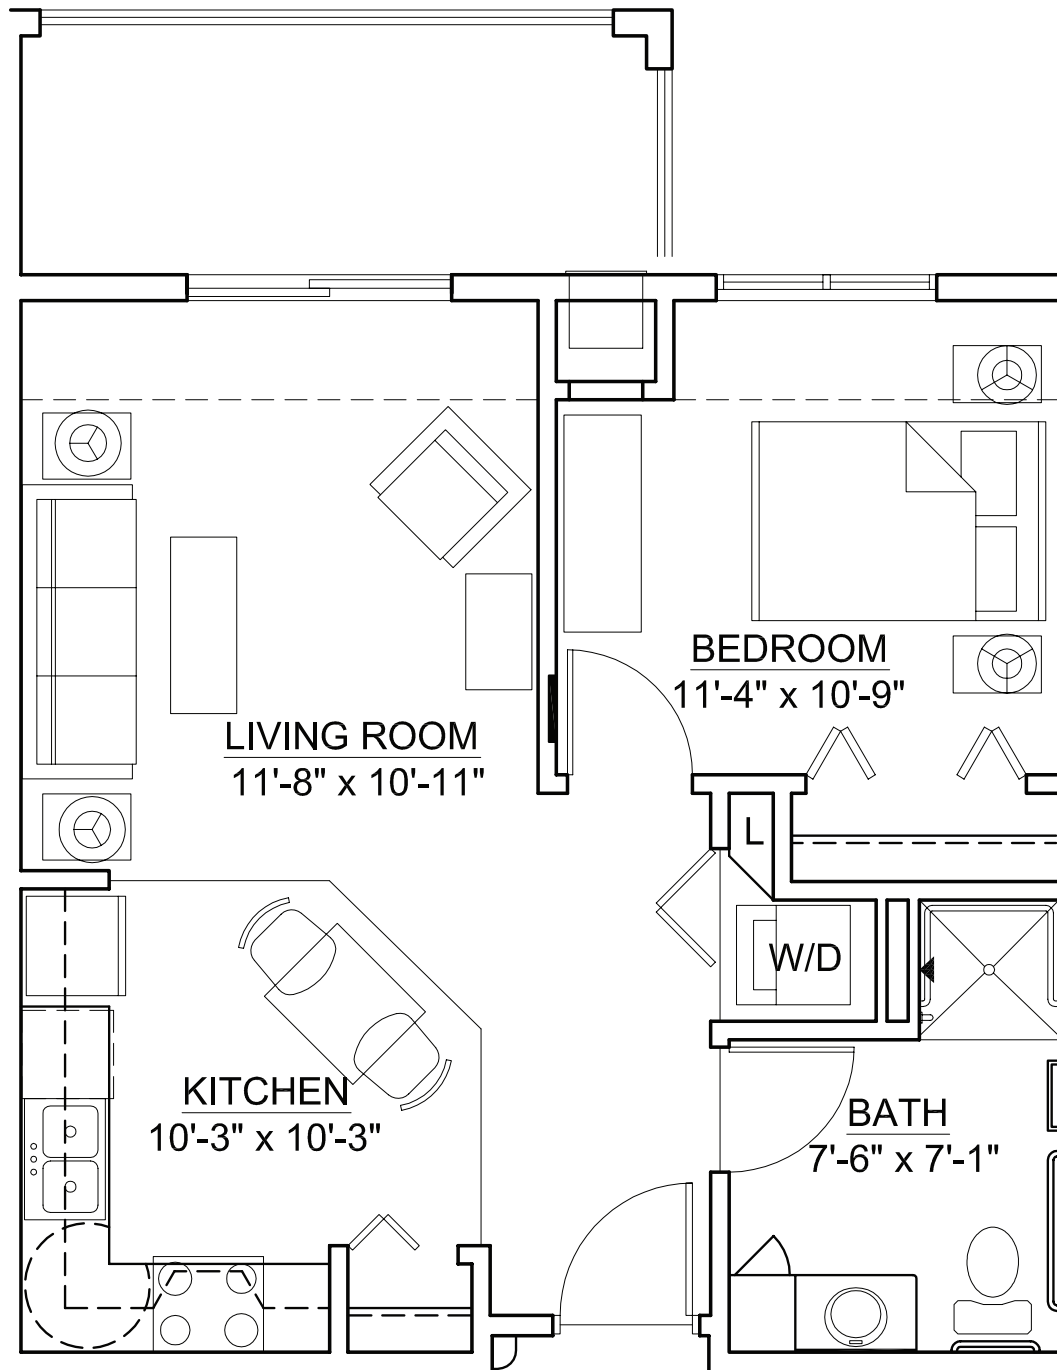

# Catered Living Apartments—One-Bedroom

One-Bedroom - 593 Sq. Ft.

# Catered Living Apartments—One-Bedroom

One-Bedroom - 620 Sq. Ft.

# Catered Living Apartments—One-Bedroom

One-Bedroom - 679 Sq. Ft.

# Catered Living Apartments—One-Bedroom

One-Bedroom - 716 Sq. Ft.