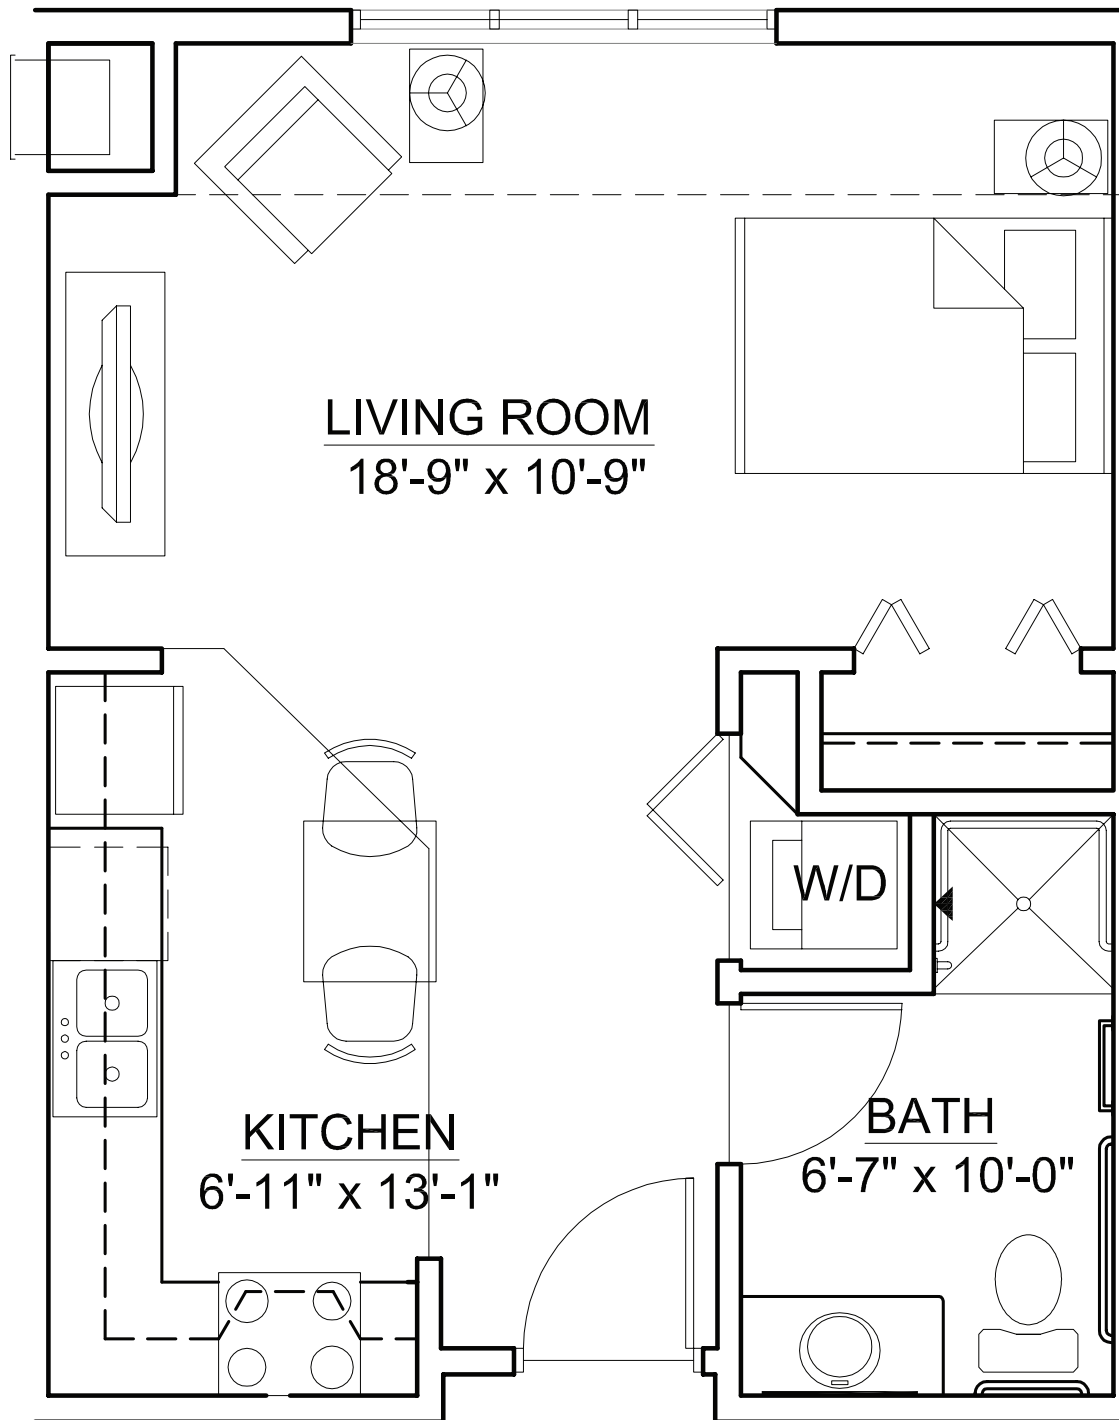

# Catered Living Apartments—Studio

Studio - 440 Sq. Ft.

# Catered Living Apartments—Studio

**Studio - 475 Sq. Ft.**