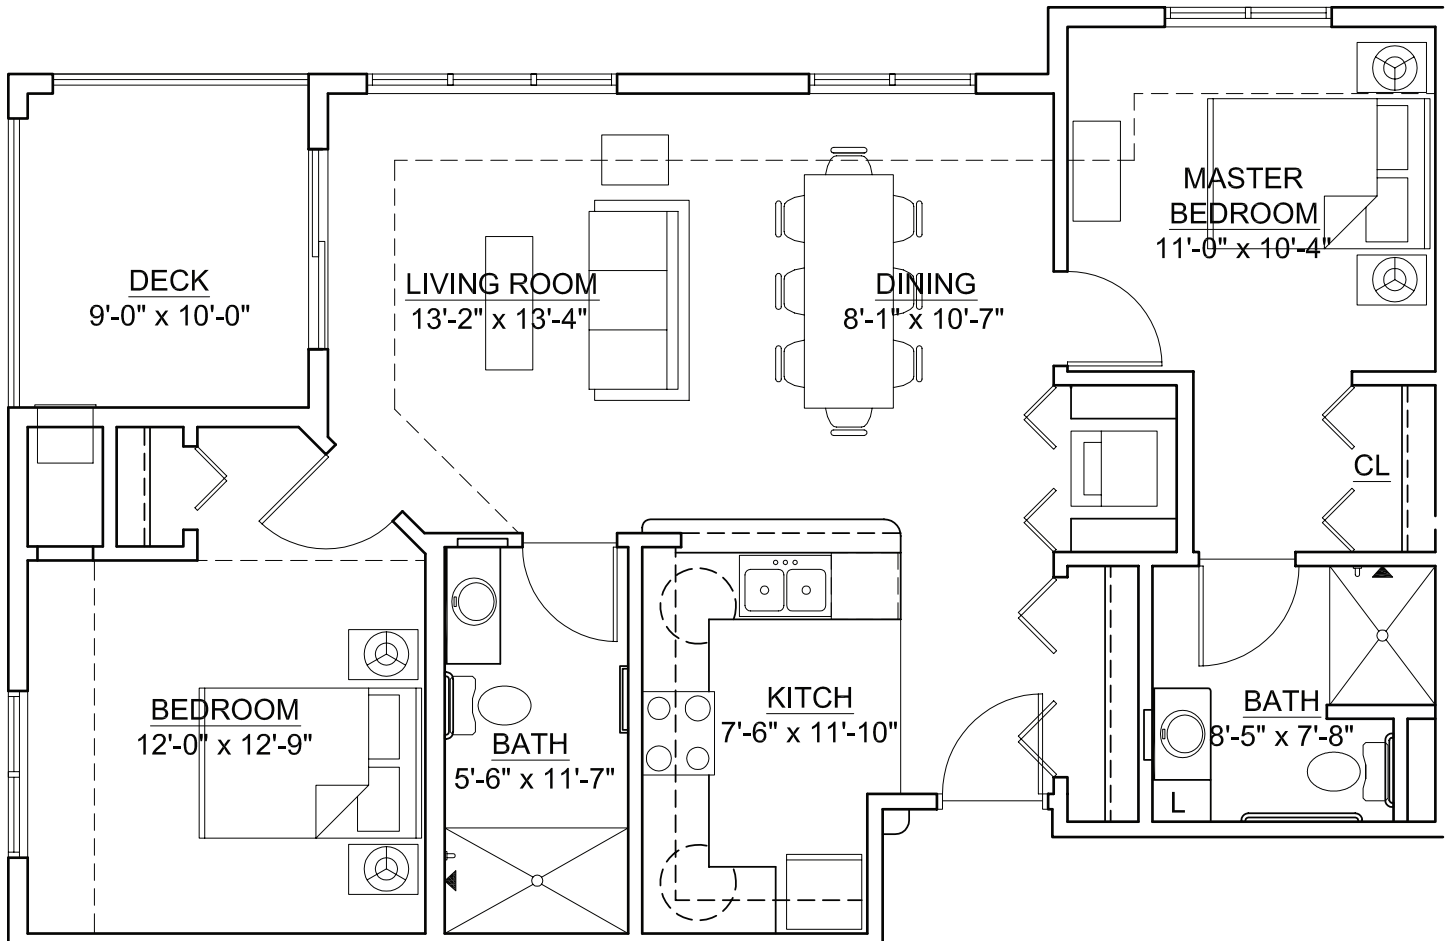

## Catered Living Apartments—Two-Bedroom

Two-Bedroom - 820 Sq. Ft.

# Catered Living Apartments—Two-Bedroom

Two-Bedroom - 900 Sq. Ft.

# Catered Living Apartments—Two-Bedroom

Two-Bedroom - 980 Sq. Ft.

# Catered Living Apartments—Two-Bedroom

Two-Bedroom - 995 Sq. Ft.